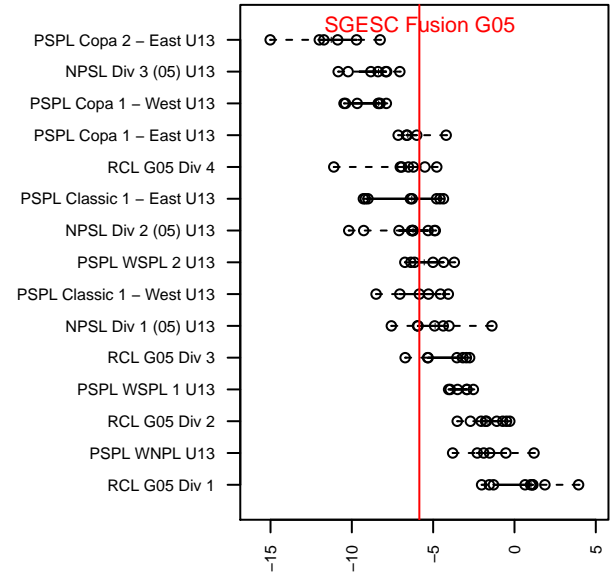

SGESC Fusion G05

Spanaway Graham Eatonville SC
 Graham, WA
 G05 total strength=770
 attack=1.22 defense=0.66
 fall league = PSPL Classic 1 – West U13
 notes= Mclaughlin 2016

alt names used:
 SGEO FUSION G05
 SGEO Fusion G05 Shalen
 SGEO SC FUSION 05'

Venues played:
 2017 Eastside FC Cup GU13 Silver
 2017 River Jam Copa U13
 2017 PSPL Classic 1 – West U13

SGESC Fusion G05
 Dots are actual minus expected GF (blue circles) and GA (red triangles).
 Blue line is smoothed change in attack strength. Red is smoothed change in defense strength.

**attack and defense variance (black dot)
relative to other teams
and top 10 in region**

**attack and defense rating
relative to others at age
and all opponents in last 13 months**

Performance relative to 13 month average